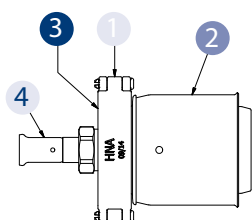

16PK-7516

1. 1 HNA
2. 2 8HNA-PK75
3. 3 HNA-05
4. 4 19P-1605 of 19P-1805 of 19P-2005 of 33P-1605 of 19SK-1605 of 19SK-2005

1

2

3

4

5

6

7

8

9

10

11