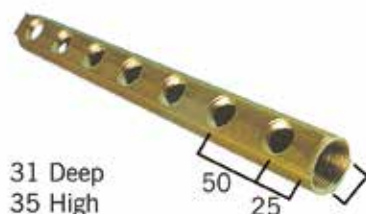

Verdeler 3/4", 1/2" aansluitingen

Artikelnummer	Zakje / Doos	Type
V-050403-Z*	1 pc. / 48 pc.	3/4" 3x1/2"
V-050404-Z	1 pc. / 30 pc.	3/4" 4x1/2"