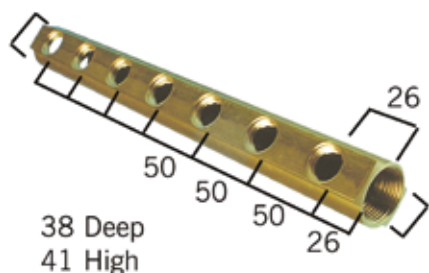

Type: V-06

Verdeler 1", 1/2" aansluitingen, 3/8" ontluichtingsopening

Artikelnummer	Zakje / Doos	Type
V-060402	1 pc. / 64 pc.	1" 2x1/2" x 3/8"
V-060403	1 pc. / 48 pc.	1" 3x1/2" x 3/8"
V-060404	1 pc. / 30 pc.	1" 4x1/2" x 3/8"
V-060405	1 pc. / 28 pc.	1" 5x1/2" x 3/8"
V-060406	1 pc. / 20 pc.	1" 6x1/2" x 3/8"
V-060407	1 pc. / 25 pc.	1" 7x1/2" x 3/8"
V-060408	1 pc. / 20 pc.	1" 8x1/2" x 3/8"