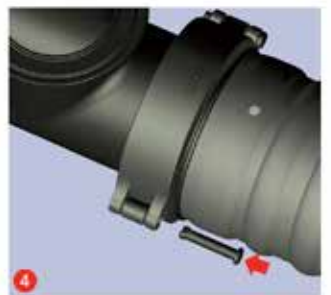

Voorbeeld

27PK-9090 = 1x 27HNB + 2xHNB + 2x 8HNB-PK90

SUPER SIZE MONTAGE

*HN connection = "click and lock"
*PK connection = press connection

Possibilities

HNA: PK32 / PK40 / PK50 / PK63 / PK75
HNB: PK90

C. SUPER SIZES / SYSTEEMFITTINGEN