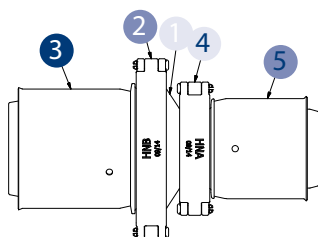

16PK

1. 1 16HNBA
2. 2 HNB
3. 3 8HNB-PK90
4. 4 HNA
5. 5 8HNA-PK32 of 8HNA-PK40 of 8HNA-PK50 of 8HNA-PK63 of 8HNA-PK75

Voorbeeld

16PK-9063 = 1x 16HNBA + 1x HNB + 1x 8HNB-PK90 + 1x HNA + 1x 8HNA-PK63