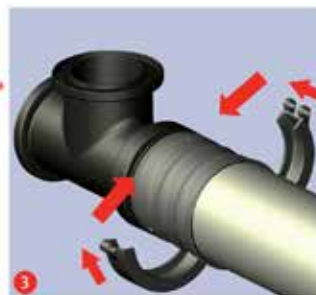

Voorbeeld

27PK-9090 = 1x 27HNB + 2xHNB + 2x 8HNB-PK90

SUPER SIZE MONTAGE

*HN connection = "click and lock"
*PK connection = press connection

Possibilities

HNA: PK32 / PK40 / PK50 / PK63 / PK75
HNB: PK90

C. SUPER SIZES / SYSTEEMFITTINGEN