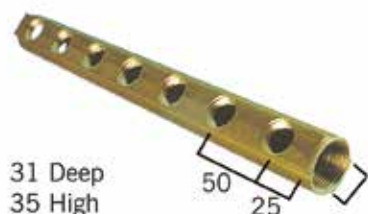

Verdeler 3/4", 1/2" aansluitingen

Artikelnummer	Zakje / Doos	Type
V-050403-Z*	1 pc. / 48 pc.	3/4" 3x1/2"
V-050404-Z	1 pc. / 30 pc.	3/4" 4x1/2"